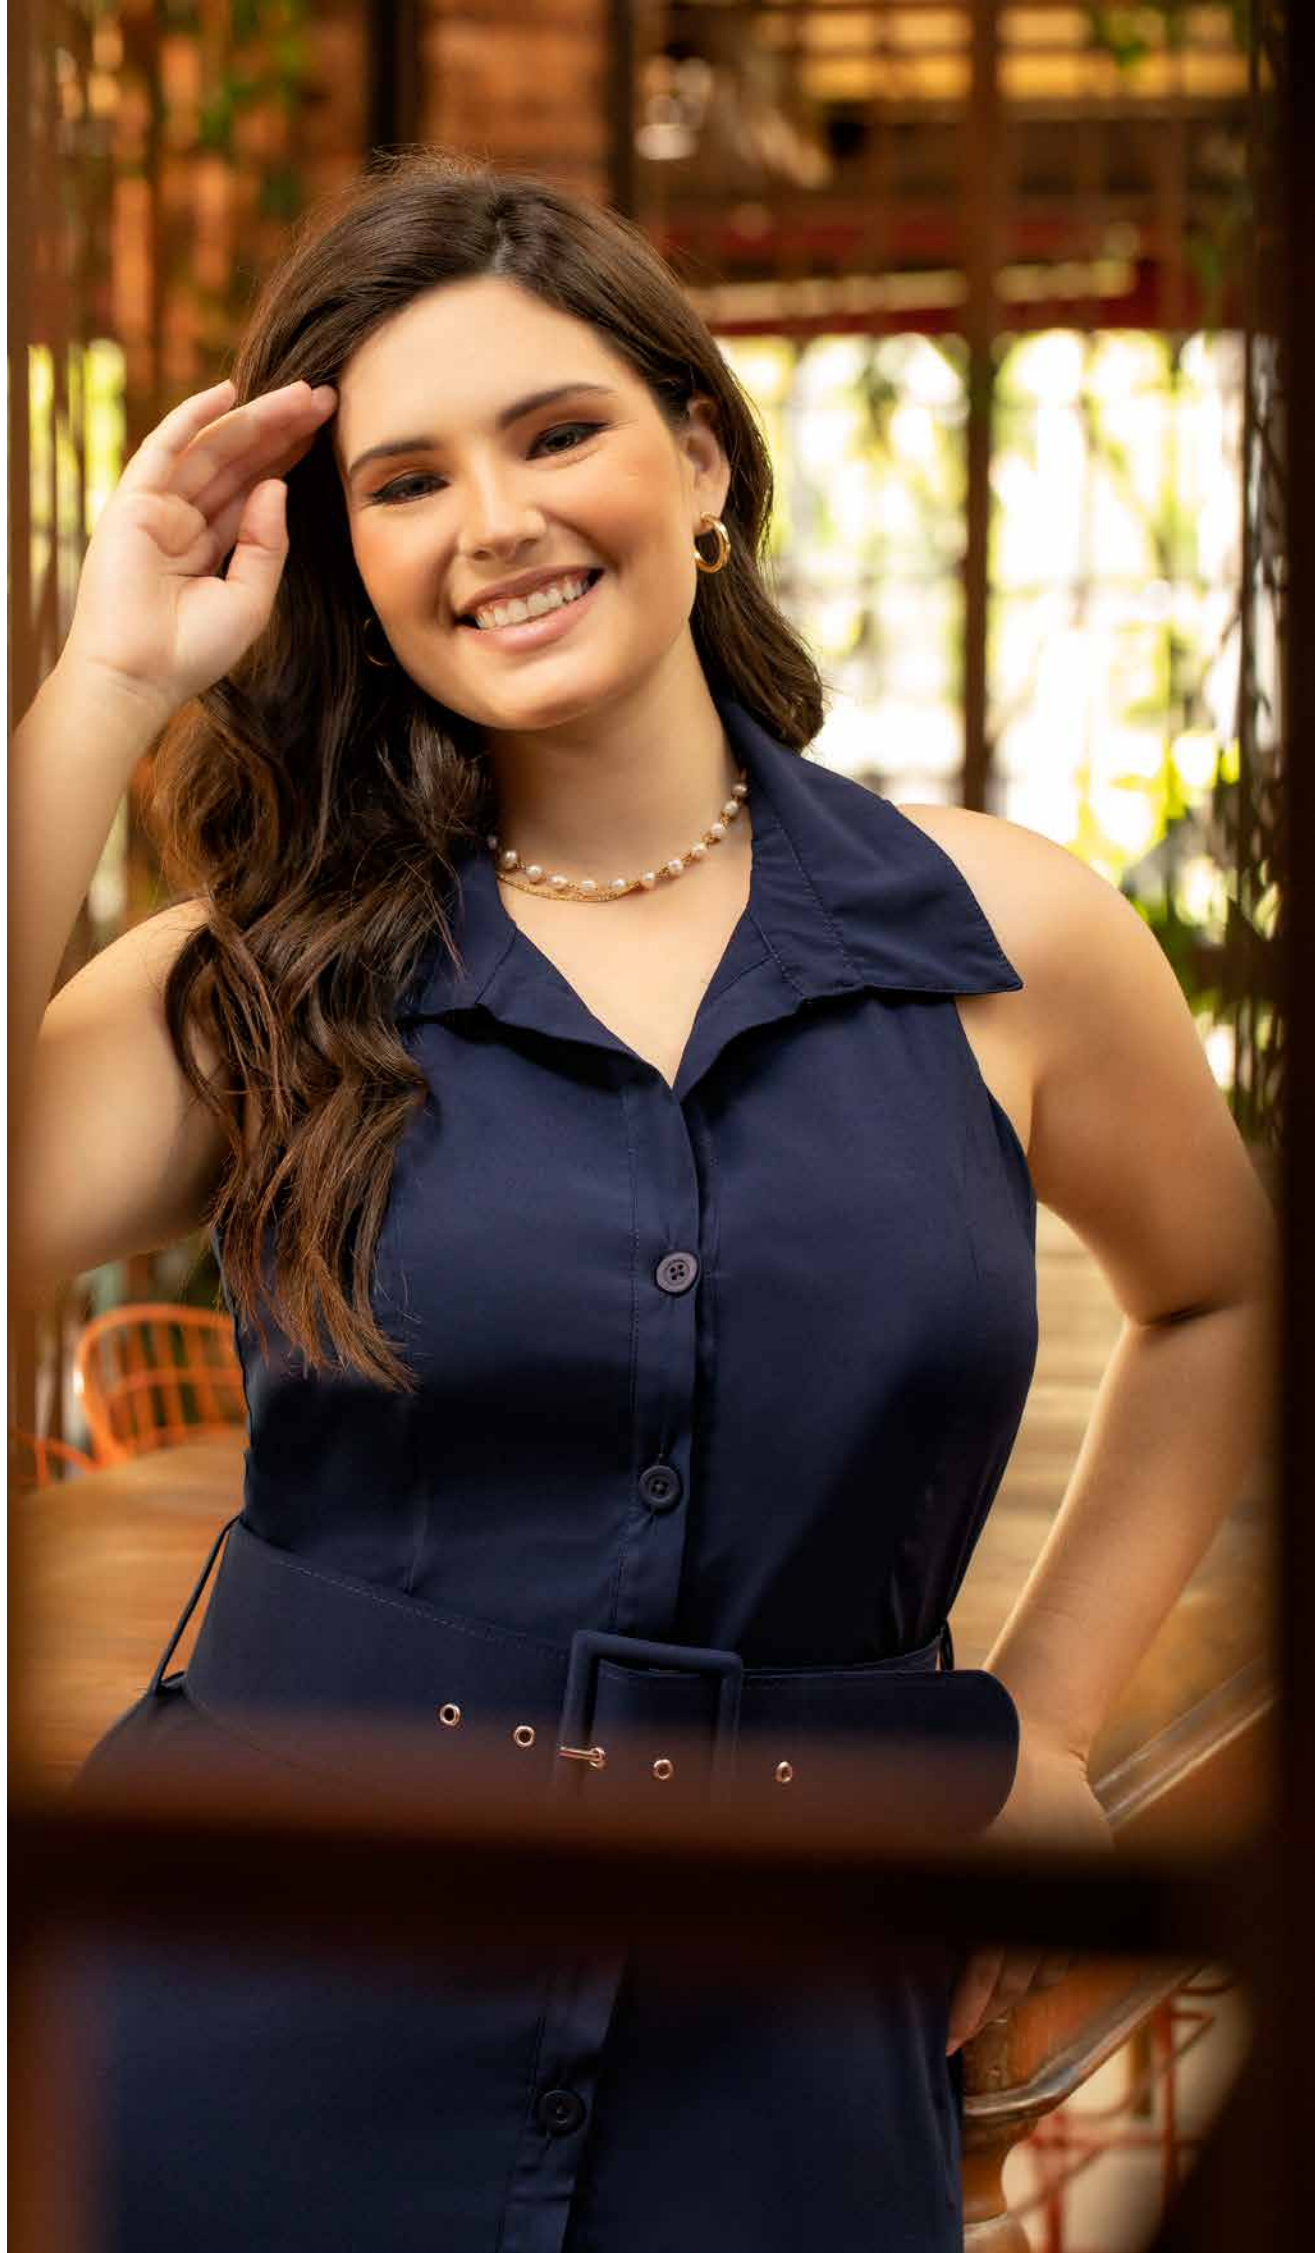

VIDIGALLIS